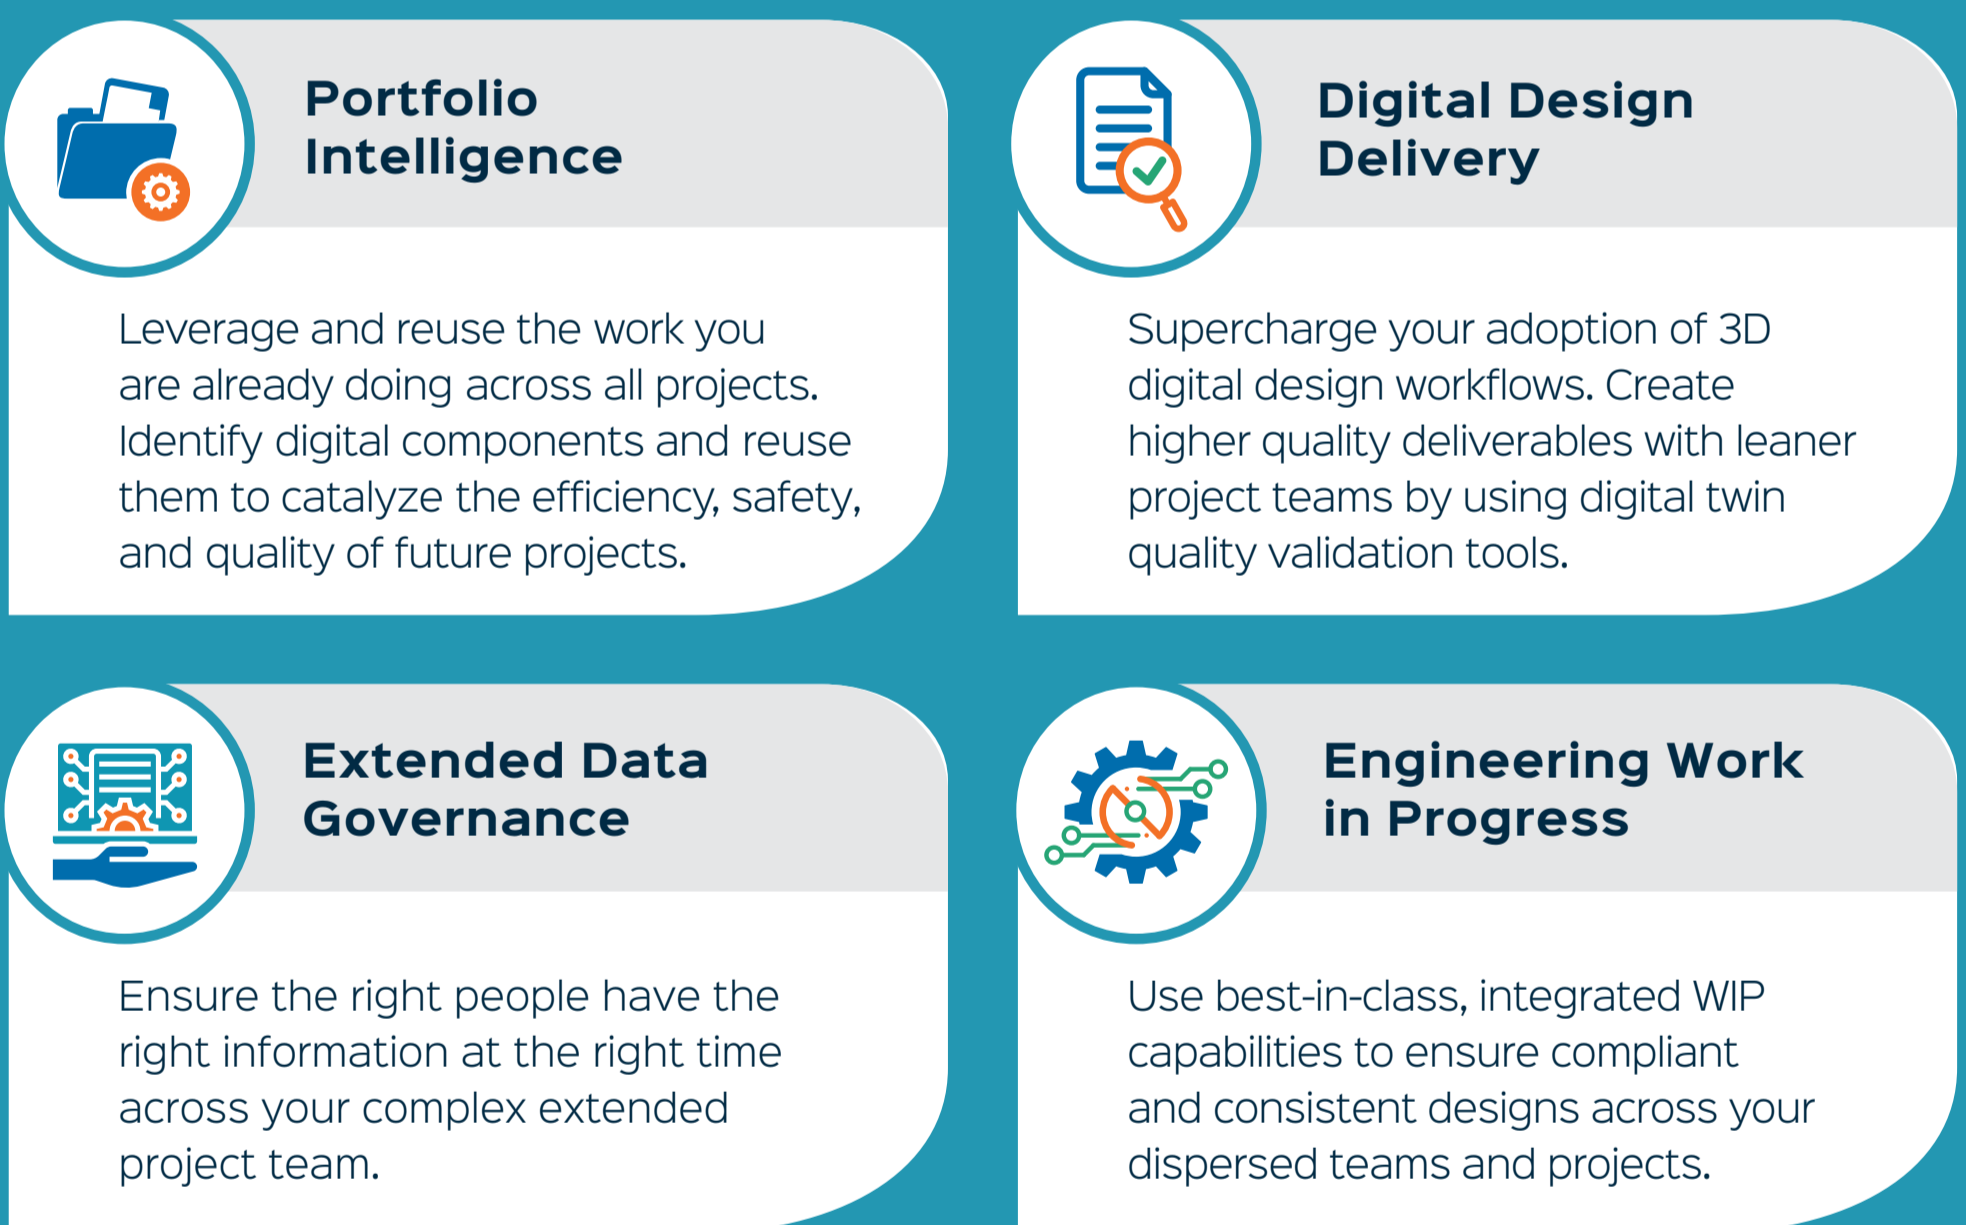

Project delivery is more complex. ProjectWise is evolving to make it easier for you.

Increasing complexities:

Learn how ProjectWise, powered by iTwin, is helping people like you meet the challenge.

You don't need to start over...

Like other leading engineering firms, you will move beyond using ProjectWise as a project delivery workhorse to a source of powerful data intelligence used across all projects. You don't have to start over. Build on the work you are already doing. We are here to help you.

Here is how we are evolving:

Now ProjectWise meets the needs of everyone, from your CEO to your project team members.

Manage

For management and partners needing managed collaboration.

Engineer

For engineers and designers collaboratively creating infrastructure models.

Validate

For engineering leadership requiring the most advanced engineering validation and analysis capabilities.

Ready to get started? It is easy, and we can help.

ProjectWise features tiered enterprise offerings tailored to meet the unique needs of different sizes of infrastructure design firms.